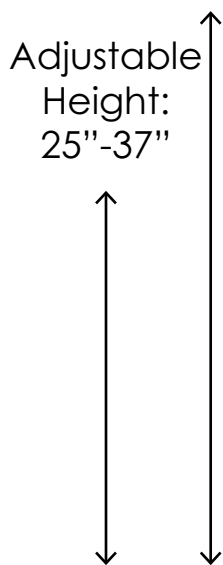

Measurements

SKINACT

Spa & Equipment