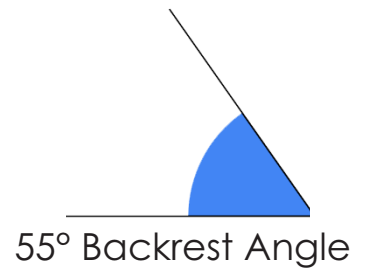

Toll Free: 1.800.418.0830	www.skinact.com www.spaandequipment.com	International: 818.834.6640
---------------------------	--	-----------------------------

MEASUREMENTS

MEASUREMENTS

WHEELS AND CONTROLS

Easy Table Maneuvering