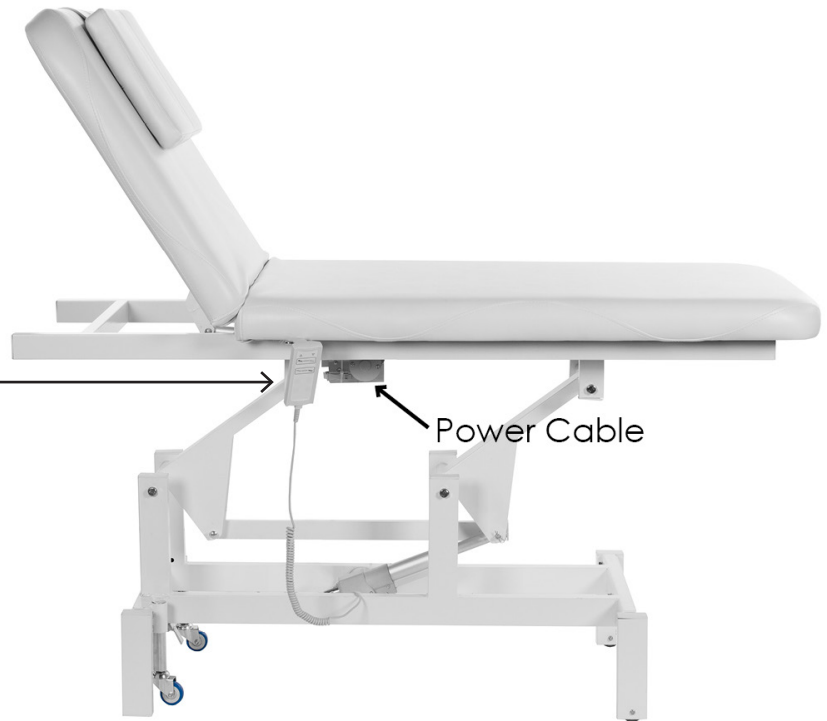

Toll Free: 1.800.418.0830	www.skinact.com www.spaandequipment.com	International: 818.834.6640
---------------------------	--	-----------------------------

MEASUREMENTS

MEASUREMENTS

WHEELS AND CONTROLS

Easy Table Maneuvering

Electronic Controls

Power Cable

HIGHLIGHTS

Movements

Electric backrest angle adjustment

Electric height adjustment

Manual rolling wheels for easy table movement

Dimensions/Specifications

Length: 73"

Width: 28.5"

Heights: 26" - 35"

BASE ONLY Dimensions: 42.5" L x 21.5" W

Backrest angle: 0° flat to 55° incline

Capacity of 450 lbs

Color available: White

Cushion thickness: 3"

Outlet power is 110 Volts

Upholstered in vinyl material

Fully assembled

Heavy-duty facial table/chair

Four button remote control

Removable face pillow

Facial cut-out hole under pillow

Lockable wheels