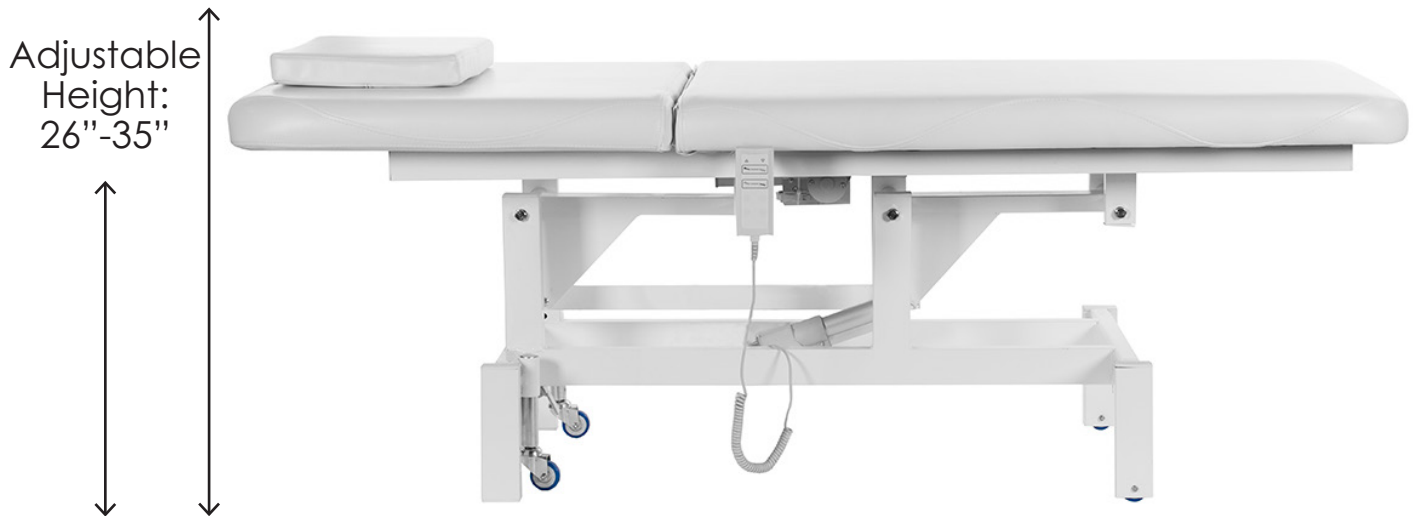

MEASUREMENTS