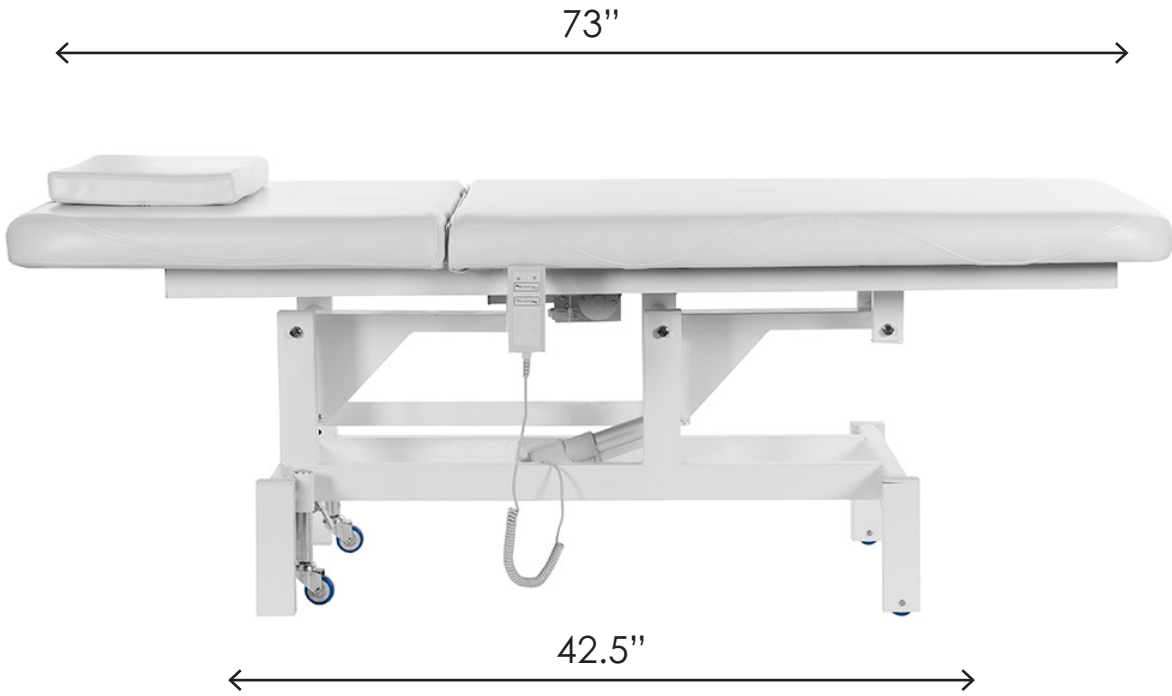

MEASUREMENTS