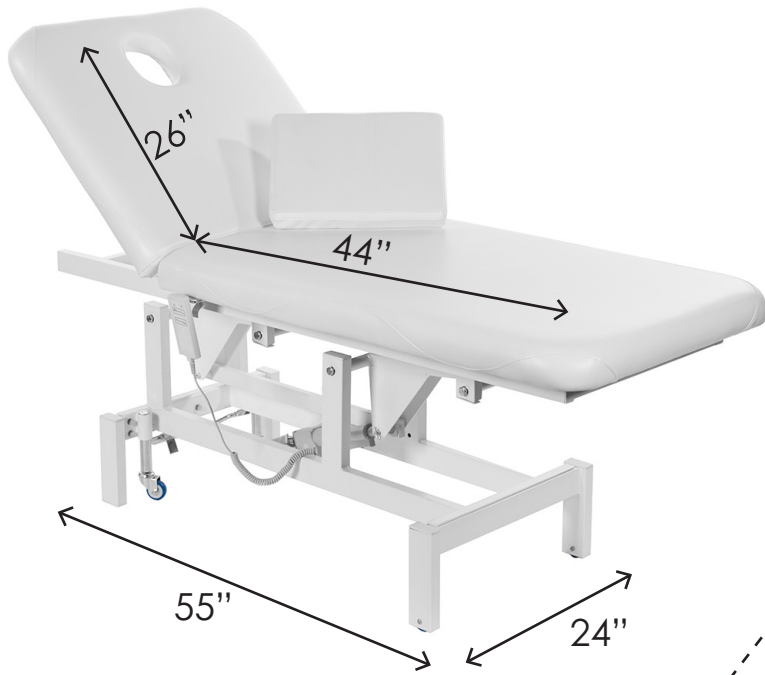

Toll Free: 1.800.418.0830	www.skinact.com www.spaandequipment.com	International: 818.834.6640
---------------------------	--	-----------------------------

MEASUREMENTS

MEASUREMENTS

WHEELS AND CONTROLS

Easy Table Maneuvering

Electronic Controls

Power Cable

HIGHLIGHTS

Movements

Electric backrest angle adjustment

Electric height adjustment

Manual rolling wheels for easy table movement

Dimensions/Specifications

Length: 73"

Width: 28.5"

Heights: 26" - 35"

BASE ONLY Dimensions: 42.5" L x 21.5" W

Backrest angle: 0° flat to 55° incline

Capacity of 450 lbs

Color available: White

Cushion thickness: 3"

Outlet power is 110 Volts

Upholstered in vinyl material

Fully assembled

Heavy-duty facial table/chair

Four button remote control

Removable face pillow

Facial cut-out hole under pillow

Lockable wheels