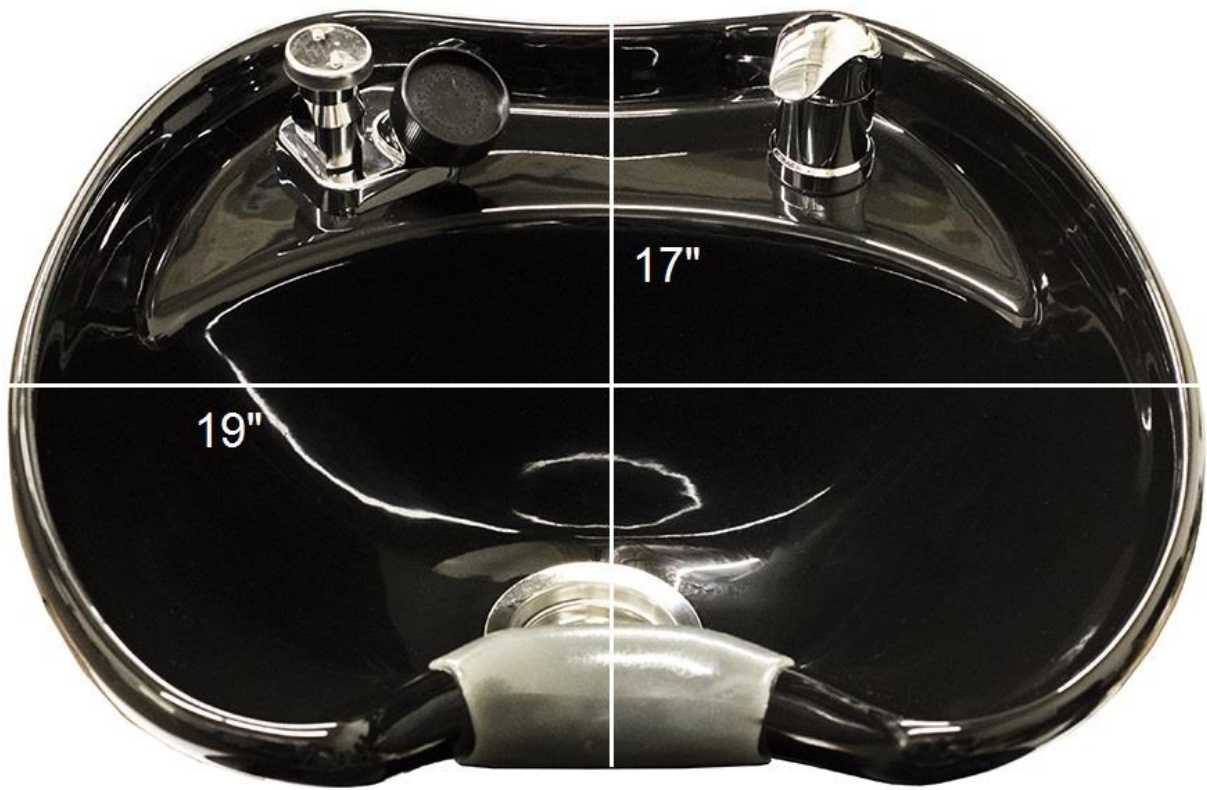

Measurements for Aviator Vintage Aluminum Shampoo Chair

By: SkinAct

Measurements:

31 inches

24.5 inches

24"

18"

NINIGI

Hot Pipe

Cold Pipe

shower head hose

Drain

Drain:

ACT